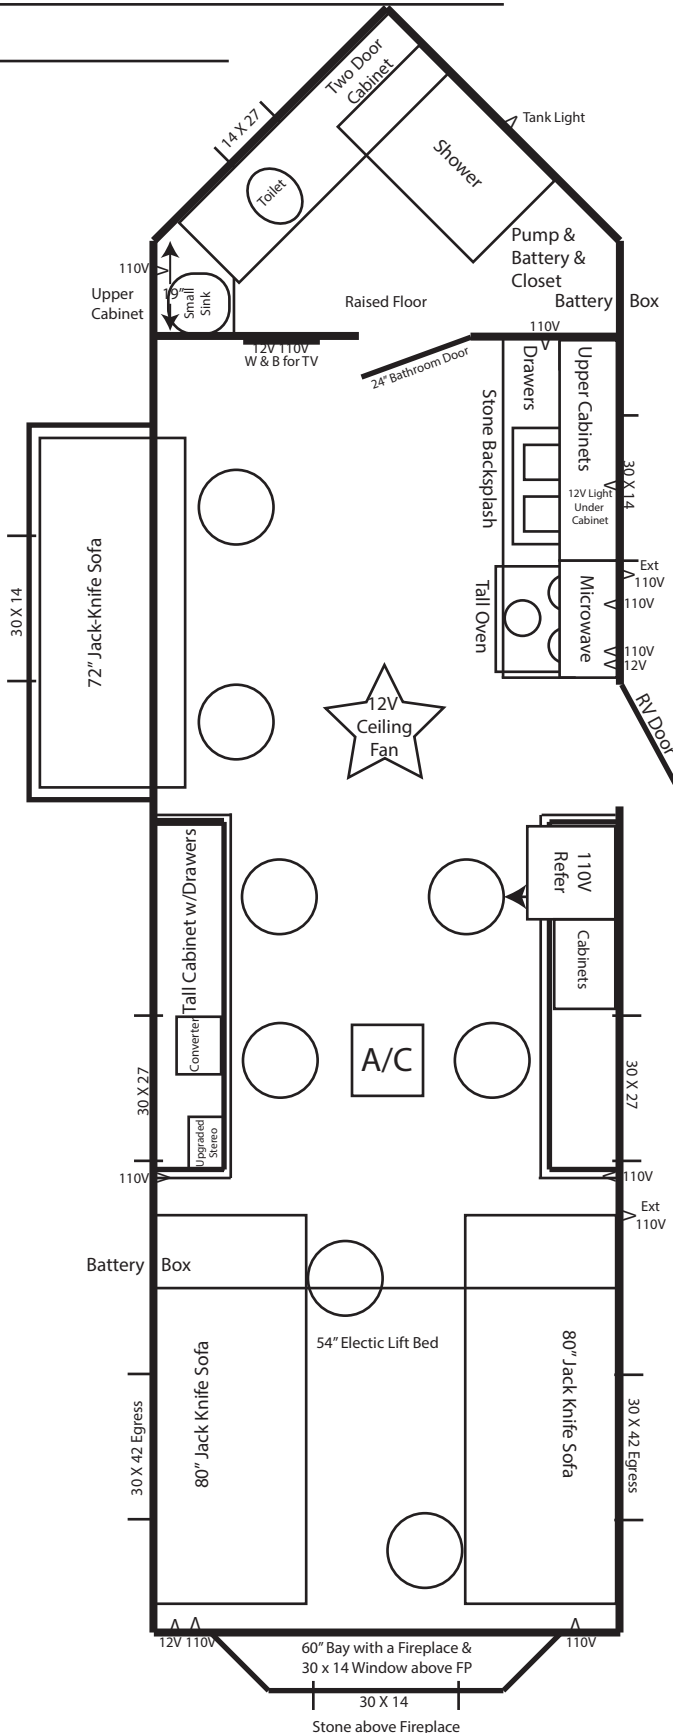

# 8 X 24 20th Anniversary W/Slide-Out ~ 2018

Dual Axle Hydraulic Frame  
 Arctic Insulation  
 8 Holes with Lights  
 Power Slide-Out Room  
 Grey Interior  
 Flat Ceiling  
 90" Sidewalls  
 Grey Woodlook Floor  
 A/C w/TStat  
 2 ~ Outside Battery Boxes

LED inside and out  
 Wire & Brace for flat screen  
 Digital Antenna  
 Wire for Portable Satellite  
 Upgraded Radio w/4 speakers  
 Outside Speakers  
 Light over the sink  
 Tank Light  
 Ceiling Fan  
 12V Recepts  
 110V Recepts

Raised Bathroom Floor  
 Bathroom w/toilet & shower  
 3 Burner cook-top w/Tall oven  
 Range hood w/vent  
 Double Stainless Steel Sink  
 Stone Backsplash in Kitchen  
 Microwave  
 Black Countertops  
 110V Refrigerator  
 Raised Panel Doors  
 Stained Pine Cabinets  
 Mini Blinds  
 30,000 BTU Furnace  
 3 ~ Jack-Knife Sofas  
 54" Electric Lift Bed  
 60" Bay w/Fireplace  
 Stone Above Fireplace  
 New Fish Cabinet Pulls  
 19' Power Awning  
 4" Black Stoneguard